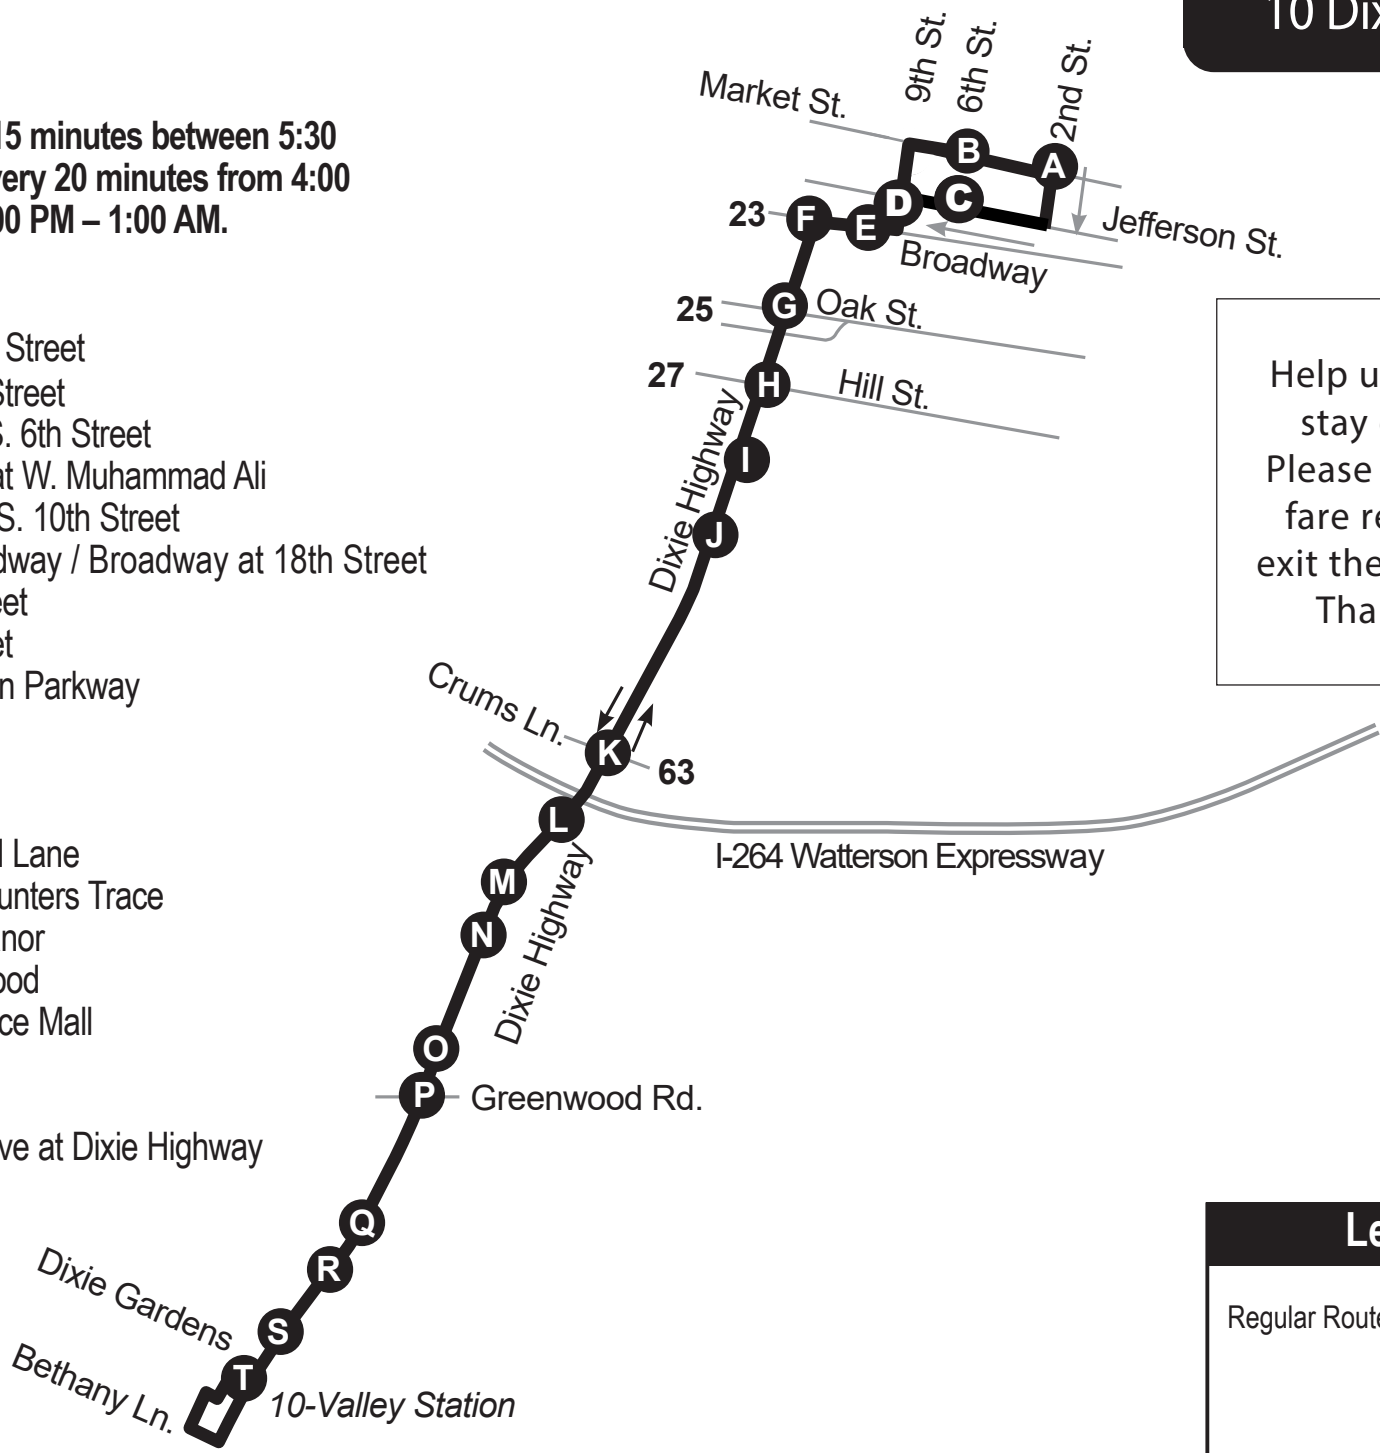

Please Note:

10 Dixie Rapid

The BRT runs every 15 minutes between 5:30 AM – 7:00 PM, and every 20 minutes from 4:00 AM – 5:30 AM and 7:00 PM – 1:00 AM.

- A - Market at S. 2nd Street
- B - Market at S. 6th Street
- C - W. Jefferson at S. 6th Street
- D - S. Roy Wilkins at W. Muhammad Ali
- E - W. Broadway at S. 10th Street
- F - Dixie at W. Broadway / Broadway at 18th Street
- G - Dixie at Oak Street
- H - Dixie at Hill Street
- I - Dixie at Algonquin Parkway
- J - Dixie at Millers
- K - Dixie at Crums
- L - Dixie at Heaton
- M - Dixie at Rockford Lane
- N - Dixie at Upper Hunters Trace
- O - Dixie at Dixie Manor
- P - Dixie at Greenwood
- Q - Dixie at Park Place Mall
- R - Dixie at Citation
- S - Dixie at Ashby
- T - Dixie Garden Drive at Dixie Highway

 Help us help you stay on time!
 Please have your fare ready and exit the rear door.
 Thank you!

↑
N

Legend

Regular Route

How to read this schedule

- Locate the timetable for the day and time of your travel.
- Determine your destination to the nearest intersection listed at the top of the timetable.
- Look down the timetable to the time you need to arrive.
- Determine the location where you will board the bus.
- Read left across the timetable to your boarding point to determine what time you will need to catch the bus in order to arrive at your destination on time.

Connecting Routes

You can connect routes using your MyTARC card. Make connections, or make stops along the way and then continue your trip within a 2 hour period, all for one fare.

TARC Customer Service Centers

For the most up-to-date information on routes, visit ridetarc.org. For real-time bus location utilize Google Maps, or download the Transit App from your app store.

June 2022

10

Dixie Rapid

Service To:

- Valley Station
- Park Place Mall
- Dixie Manor
- Shively
- International Convention Ctr.