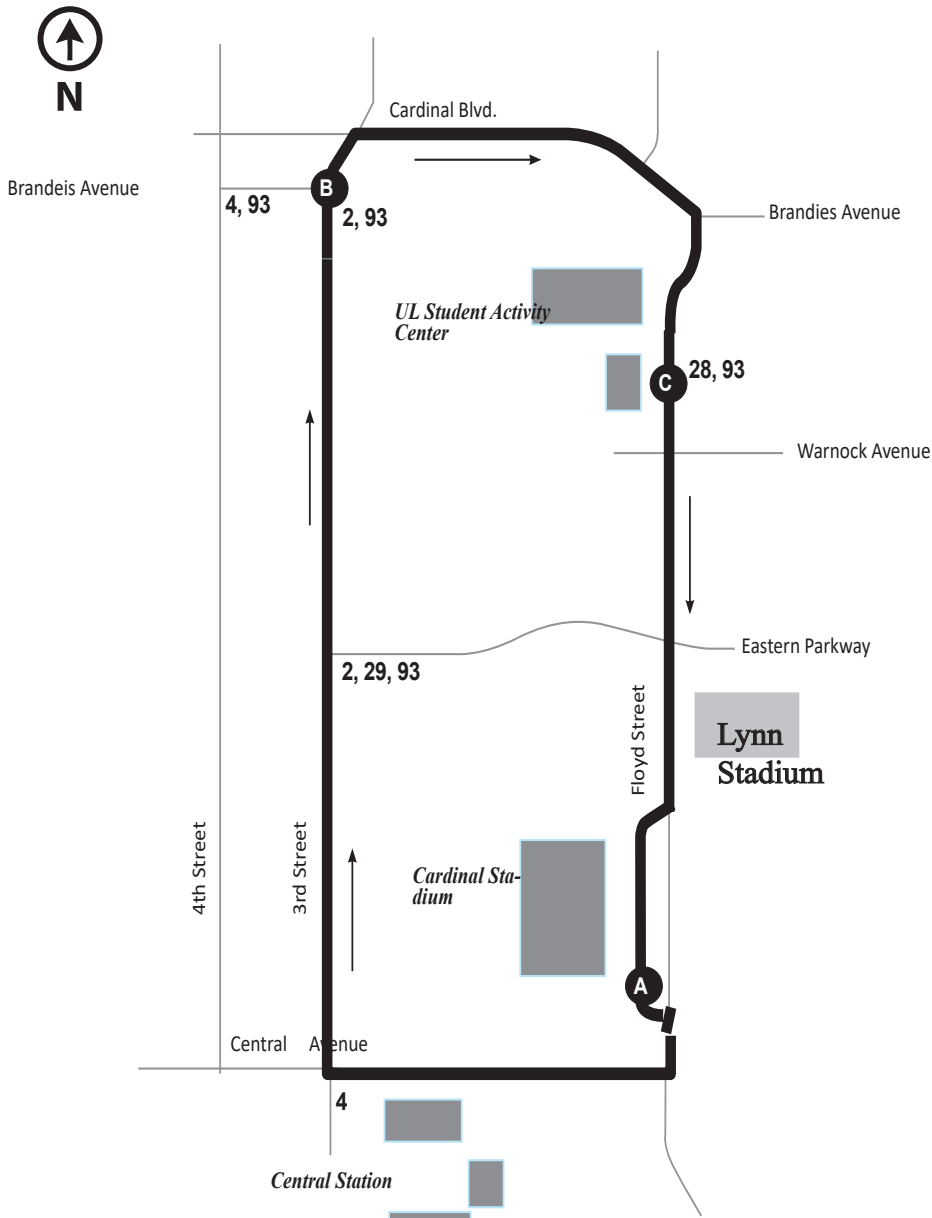

94 Cardinal Shuttle

Please Note: BOLD times represent P.M.

How to read this schedule

- Locate the timetable for the day and time of your travel.
- Determine your destination to the nearest intersection listed at the top of the timetable.
- Look down the timetable to the time you need to arrive.
- Determine the location where you will board the bus.
- Read left across the timetable to your boarding point to determine what time you will need to catch the bus in order to arrive at your destination on time.

Monday - Thursday Service

Begins at 6:40 a.m. at Cardinal Stadium and operates every six minutes until 6:00 p.m., then every 10 minutes the last trip leaving the SAC at 9:31 p.m.

Friday Service

Begins at 6:40 a.m. at Cardinal Stadium and operates every six minutes until 6:00 p.m., then every 10 minutes the last trip leaving the SAC at 7:51 p.m.

- All trips are wheelchair accessible and bike rack-equipped.
- Regular TARC fares apply to all non-student passengers.
- Bus operates only when U of L is in full session.
- Reduced service during final exams.
- Freight trains sometimes disrupt the schedule of TARC buses on the U of L campus.
- Home football games can cause service to be re-routed.

Other routes serving UofL

The U of L campus is also served by the following TARC routes, which are fare free with a current Cardinal Card:

1. Rt. #2 Second Street
   - Rt. #4 Fourth Street
   - Rt. #28 Preston Highway
   - Rt. #29 Eastern Parkway
   - Rt. #93 UPS Shuttle
2. Consult those route schedules for additional information.

TARC Information

TARC Customer Service/
Route & Schedule info: 502.585.1234
TTY: 502.213.3240
E-mail: info@ridetarc.org

Safe Place

Every TARC bus is a YMCA Safe Place. For information about the YMCA program, call 502.635.5233.