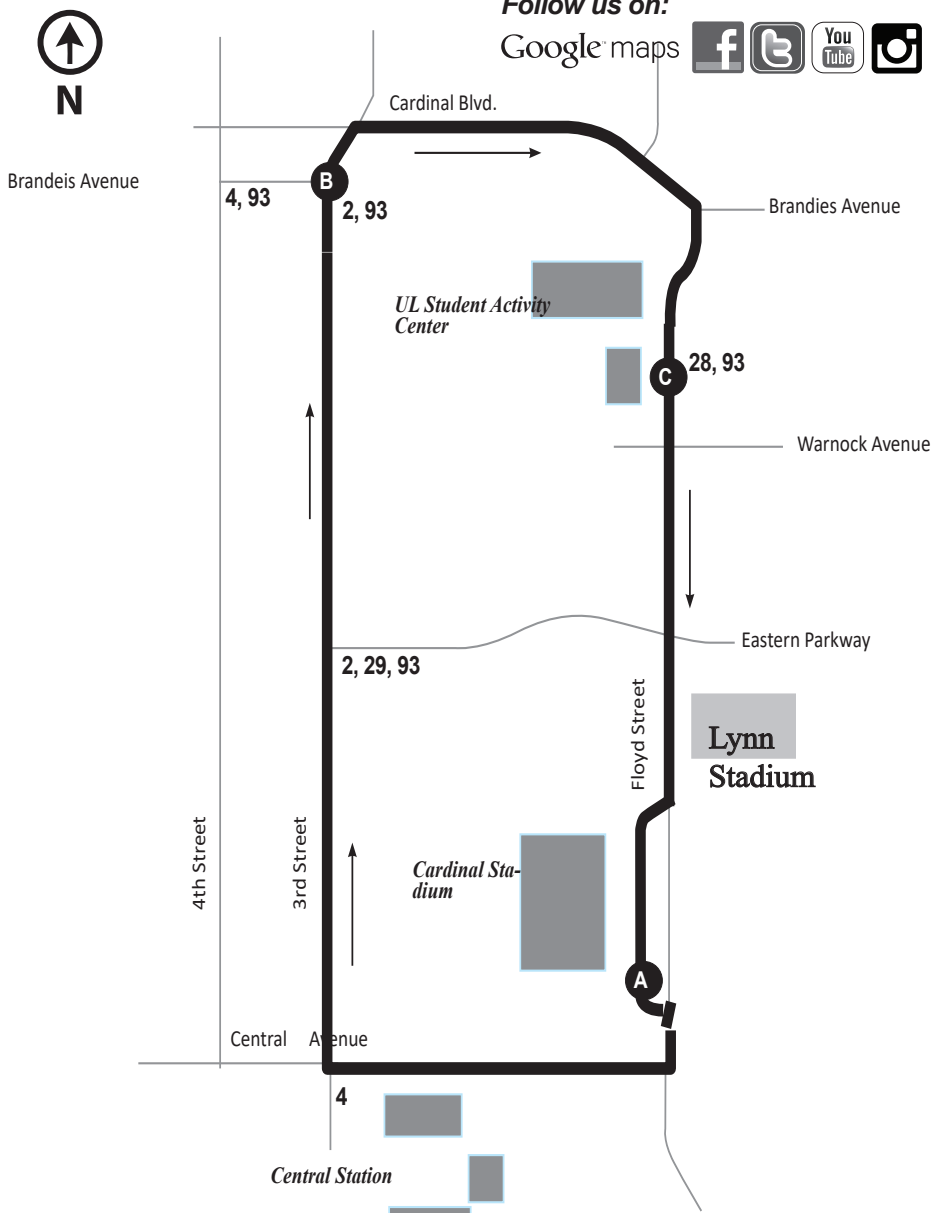

94 Cardinal Shuttle

Please Note: BOLD times represent P.M.

How to read this schedule

- Locate the timetable for the day and time of your travel.
- Determine your destination to the nearest intersection listed at the top of the timetable.
- Look down the timetable to the time you need to arrive.
- Determine the location where you will board the bus.
- Read left across the timetable to your boarding point to determine what time you will need to catch the bus in order to arrive at your destination on time.

Monday - Thursday Service

Begins at 6:40 a.m. at Cardinal Stadium and operates every six minutes until 6:00 p.m., then every 10 minutes the last trip leaving the SAC at 9:31 p.m.

Friday Service

Begins at 6:40 a.m. at Cardinal Stadium and operates every six minutes until 6:00 p.m., then every 10 minutes the last trip leaving the SAC at 7:51 p.m.

- All trips are wheelchair accessible and bike rack-equipped.
- Regular TARC fares apply to all non-student passengers.
- Bus operates only when U of L is in full session.
- Reduced service during final exams.
- Freight trains sometimes disrupt the schedule of TARC buses on the U of L campus.
- Home football games can cause service to be re-routed.

Other routes serving UofL

The U of L campus is also served by the following TARC routes, which are fare free with a current Cardinal Card:

1. Rt. #2 Second Street
   - Rt. #4 Fourth Street
   - Rt. #28 Preston Highway
   - Rt. #29 Eastern Parkway
   - Rt. #93 UPS Shuttle
2. Consult those route schedules for additional information.

TARC Information

TARC Customer Service/
Route & Schedule info: 502.585.1234
TTY: 502.213.3240
E-mail: info@ridetarc.org

Safe Place

Every TARC bus is a YMCA Safe Place. For information about the YMCA program, call 502.635.5233.