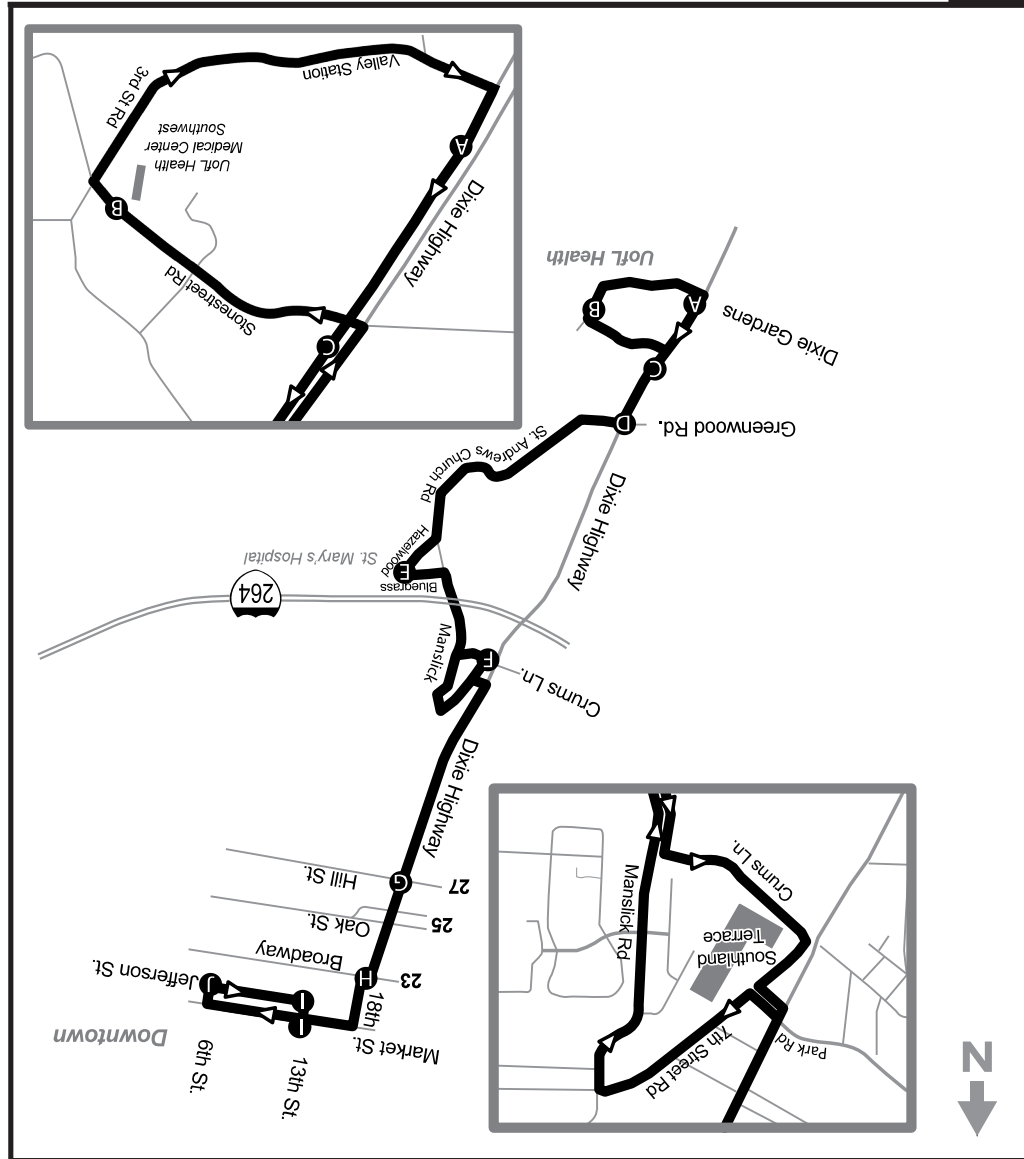

TARC Customer Service Centers

Union Station, TARC Headquarters
1000 West Broadway
Open Monday - Friday 8 a.m. - 5 p.m.

Nia Travel & Jobs Center

2900 West Broadway
Open Monday - Friday 8 a.m. - 4:30 p.m.

TARC photo IDs, pocket schedules, and MyTARC cards available at both locations.

Safe Place

Every TARC bus is a YMCA Safe Place. For information about the YMCA program, call 502.635.5233.

Tap. Save. Go!

Tap your MyTARC card on the farebox when boarding and your fare is automatically deducted. Save $0.25 on express and local routes with every ride, electronic transfers are good for 2 hours from initial boarding.

TARC Information

TARC Customer Service/Route & Schedule info	502.585.1234
TTY	502.213.3240
Nia Travel & Jobs Center	502.561.5164
Paratransit Department	502.213.3217
TARC3 reservations	502.560.0333
TARC3 cancellations	502.560.0322
E-mail	info@ridetarc.org

For the most up-to-date information on routes, visit ridetarc.org. For real-time bus location utilize Google Maps, or download the Transit App from your app store.

YOUR journey. OUR PRIORITY.

18
Dixie Highway

1. **Service To:**
2. Park Place Mall
   - Pleasure Ridge Park
   - Southland Terrace
   - Sts. Mary & Elizabeth Medical Center
   - Doss High School
   - UL Southwest Hospital
   - Valley High School
   - Downtown
   - Shively

Transit Authority of River City
www.ridetarc.org

18 Dixie Highway

July 01, 2024

Please Note: BOLD times represent P.M. All buses are bike rack equipped and wheelchair accessible.