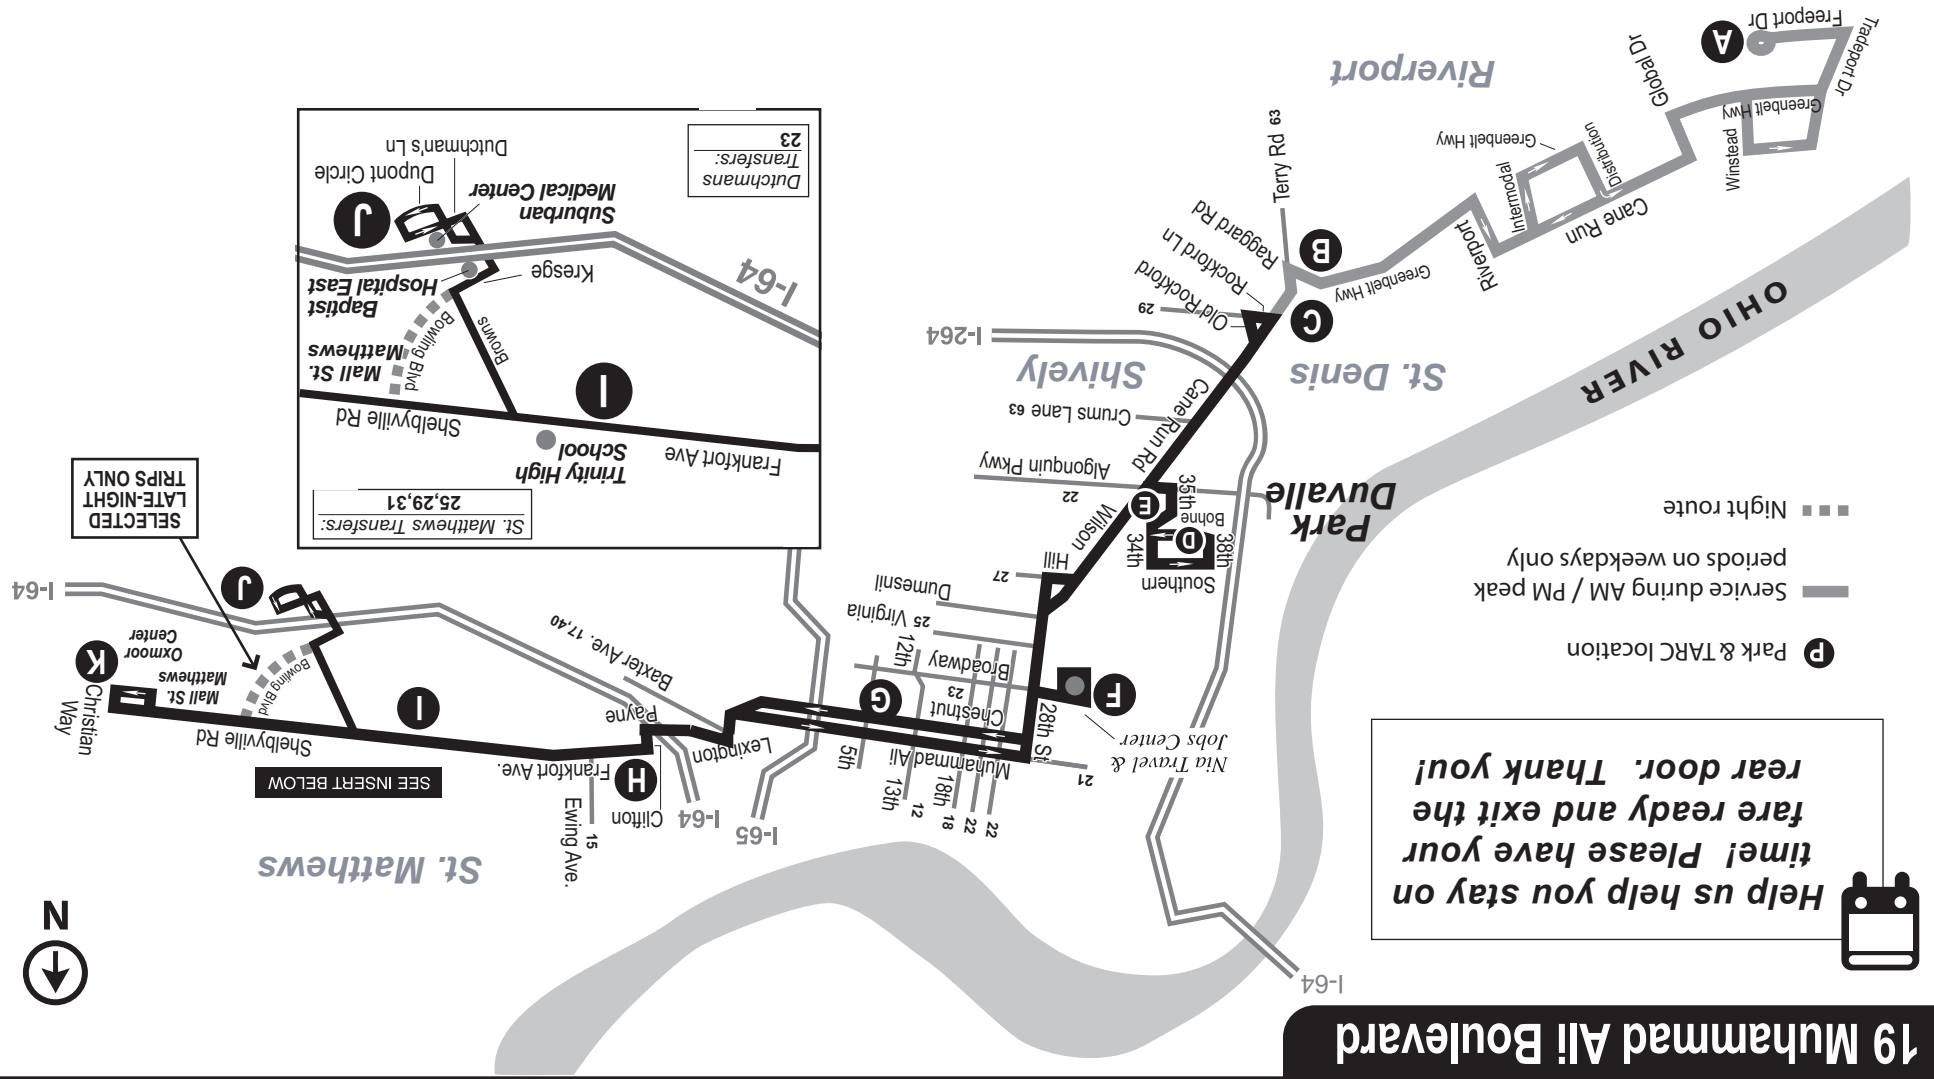

Please Note:

BOLD times represent P.M.

All buses are bike rack equipped and wheelchair accessible.

C - Time shown is on Cane Run Road at Old Rockford Lane. This bus does not pull into bus loop.

L - Time shown is on Chestnut Street at Liberty Street.

* - SCHOOL DAYS ONLY; This trip will not stop on 38th St. at Southern, Young and Von Spieger.

- Evening trips operate to Dutchmans Lane then go to Oxmoor Center via Bowling Blvd.

NOTE - These trips DO NOT operate westbound on Browns Lane, Winchester Road or Breckenridge Lane.

- Selected Trips
- Regular Route

Legend

July 01, 2024

19 Muhammad Ali Boulevard

How to read this schedule

- Locate the timetable for the day and time of your travel.
- Determine your destination to the nearest intersection listed at the top of the timetable.
- Look down the timetable to the time you need to arrive.
- Determine the location where you will board the bus.
- Read left across the timetable to your boarding point to determine what time you will need to catch the bus in order to arrive at your destination on time.

Connecting Routes

You can connect routes using your MyTARC card. Make connections, or make stops along the way and then continue your trip within a 2 hour period, all for one fare.

TARC Customer Service Centers