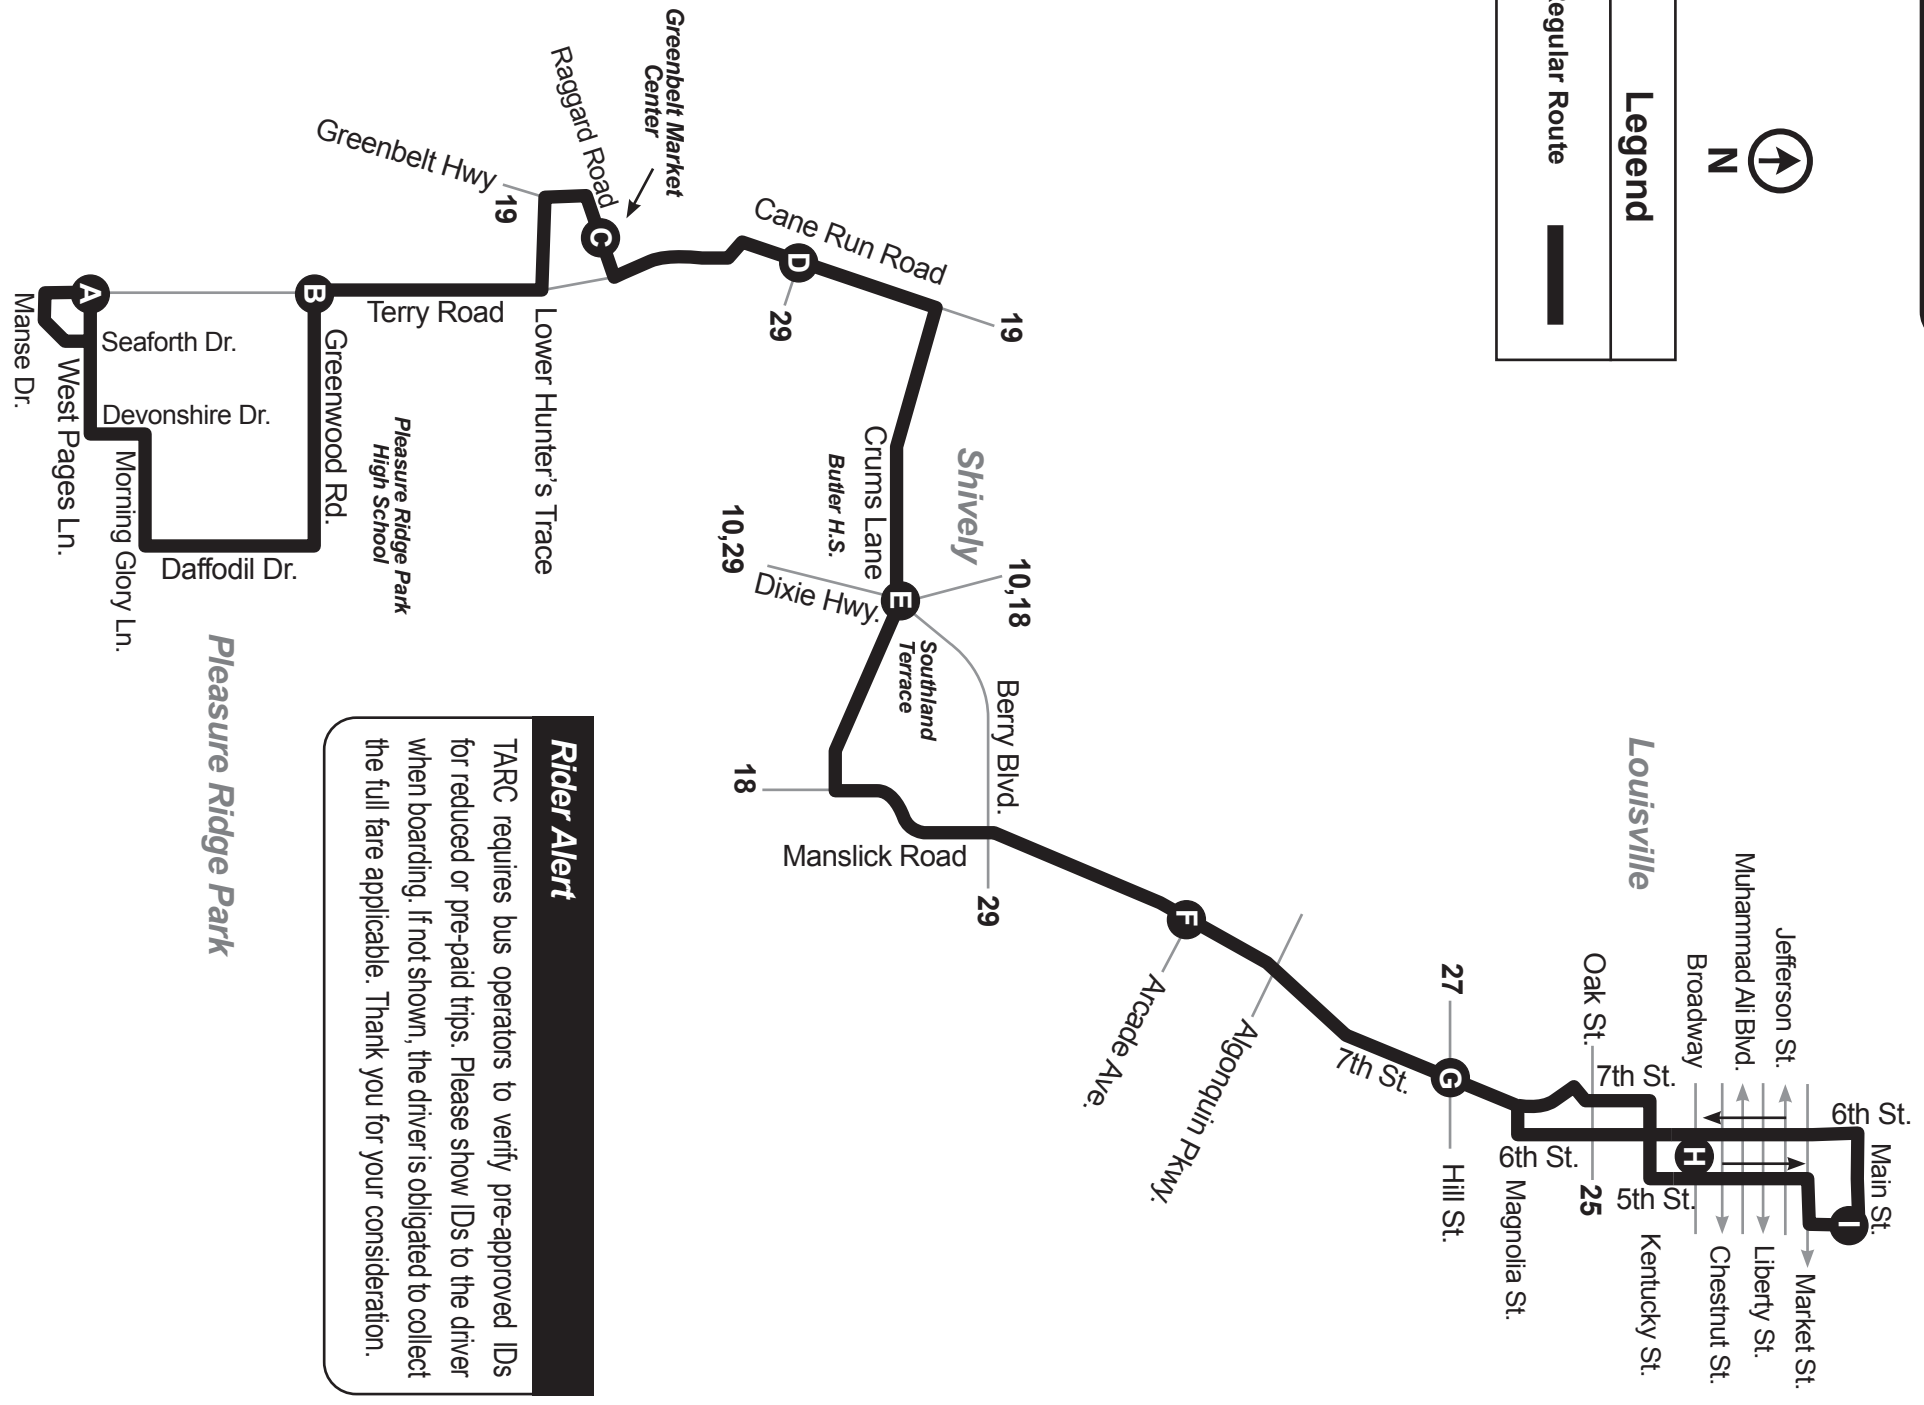

63 Crums Lane

Legend

Regular Route

Rider Alert

TARC requires bus operators to verify pre-approved IDs for reduced or pre-paid trips. Please show IDs to the driver when boarding. If not shown, the driver is obligated to collect the full fare applicable. Thank you for your consideration.

July 01, 2024

How to read this schedule

- Locate the timetable for the day and time of your travel.
- Determine your destination to the nearest inter section listed at the top of the timetable.
- Look down the timetable to the time you need to arrive.
- Determine the location where you will board the bus.
- Read left across the timetable to your boarding point to determine what time you will need to catch the bus in order to arrive at your destination on time.

Connecting Routes

You can connect routes using your MyTARC card. Make connections, or make stops along the way and then continue your trip within a 2 hour period, all for one fare.

TARC Customer Service Centers

For the most up-to-date information on routes, visit ridetarc.org. For real-time bus location utilize Google Maps, or download the Transit App from your app store.

63

Crums Lane

- Service To:**
- Pleasure Ridge Park
 - Shively
 - Downtown
 - Old Louisville
 - St. Denis
 - Greenbelt Market Center
 - Westchester Center