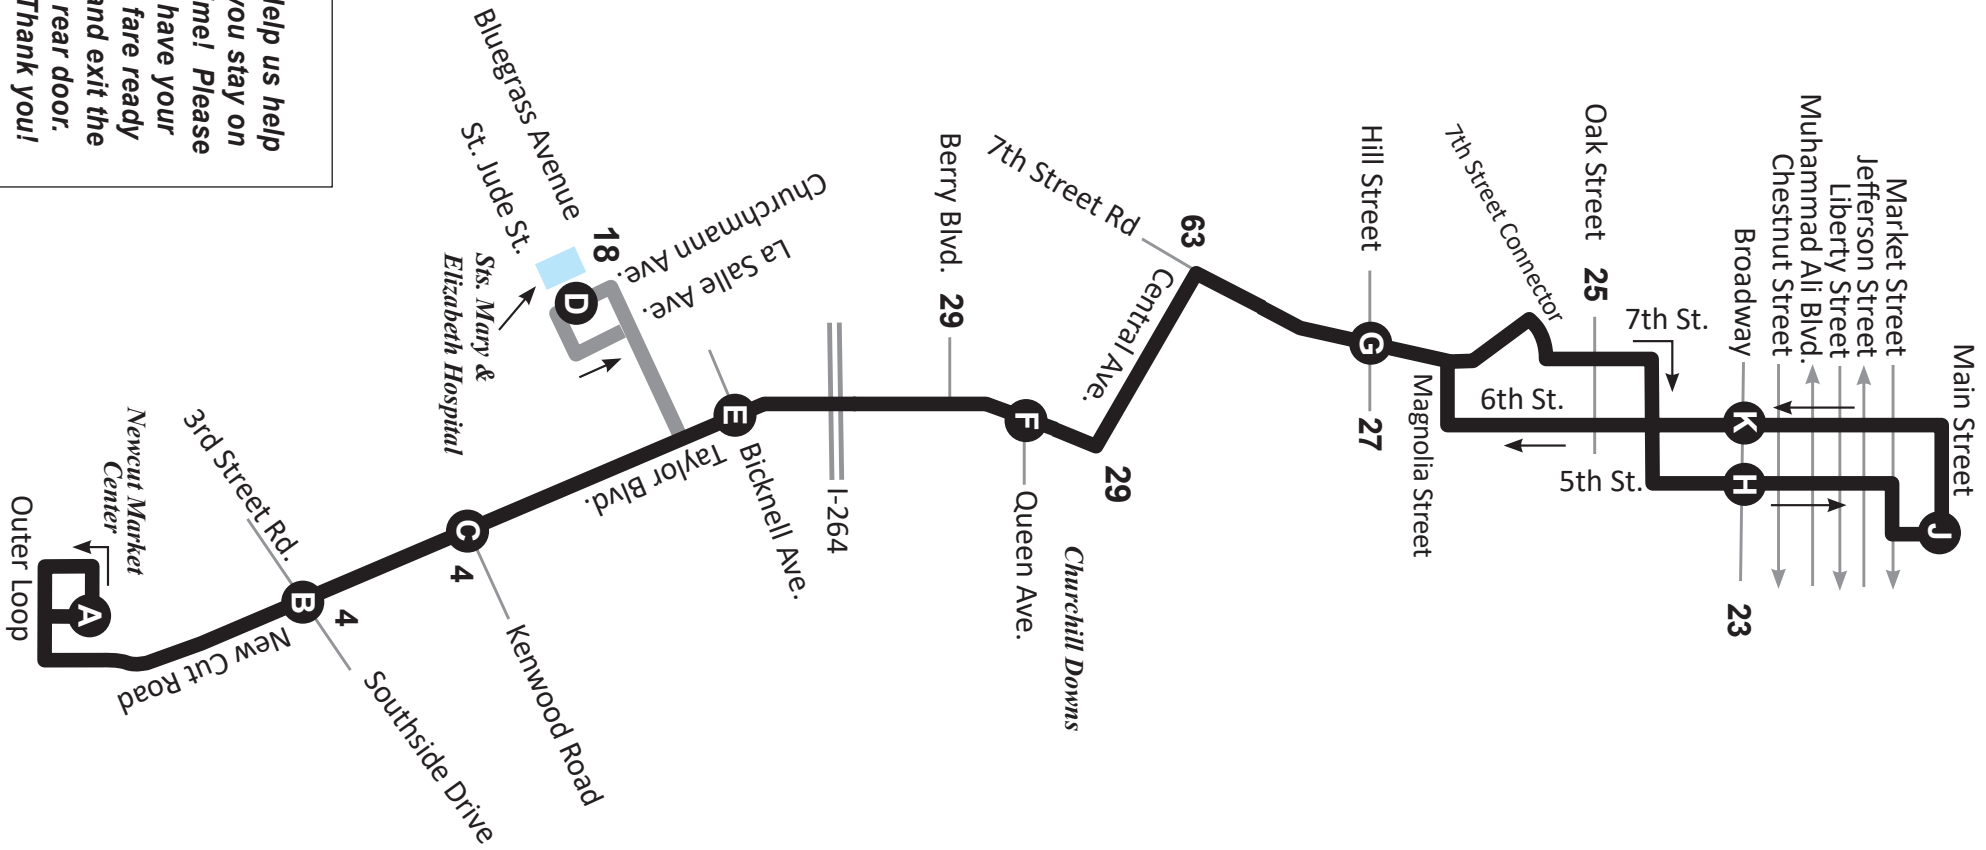

 Help us help you stay on time! Please have your fare ready and exit the rear door. Thank you!

Legend

- Route #6
- Select trips only
- Major Stops on Schedule
- Connecting Routes

29

How to read this schedule

Connecting Routes

You can connect routes using your new MyTARC smartcard. Make connections, or make stops along the way and then continue your trip within a 2 hour period, all for one fare.

TARC Customer Service Centers

Sunday & Holiday Southbound								
J	K	G	F	E	D	C	B	A
4th Main	6th Broadway	7th Hill	Taylor Arcade	Taylor Bicknell	Sts. Mary & Elizabeth Hosp.	New Cut Kenwood	New Cut 3rd	New Cut Market Center
6:10	6:15	6:22	6:30	6:34	6:39	6:45	6:49	6:54
7:00	7:05	7:12	7:20	7:24	7:29	7:35	7:39	7:44
8:00	8:05	8:12	8:20	8:24	8:29	8:35	8:39	8:44
9:00	9:06	9:13	9:21	9:26	9:31	9:37	9:42	9:48
10:00	10:06	10:13	10:21	10:26	10:31	10:37	10:42	10:48
11:00	11:06	11:13	11:21	11:26	11:31	11:37	11:42	11:48
12:00	12:06	12:13	12:21	12:26	12:31	12:37	12:42	12:48
1:00	1:06	1:13	1:21	1:26	1:31	1:37	1:42	1:48
2:00	2:06	2:13	2:21	2:26	2:31	2:37	2:42	2:48
3:00	3:06	3:13	3:21	3:26	3:31	3:37	3:42	3:48
4:00	4:06	4:13	4:21	4:26	4:31	4:37	4:42	4:48
5:00	5:06	5:13	5:21	5:26	5:31	5:37	5:42	5:48
6:00	6:06	6:13	6:21	6:26	6:31	6:37	6:42	6:48
7:00	7:06	7:13	7:21	7:25	7:30	7:36	7:40	7:45
8:00	8:06	8:13	8:21	8:25	8:30	8:36	8:40	8:45
9:00	9:06	9:13	9:21	9:25	9:30	9:36	9:40	9:45
10:00	10:06	10:13	10:21	10:25	10:30	10:36	10:40	10:45