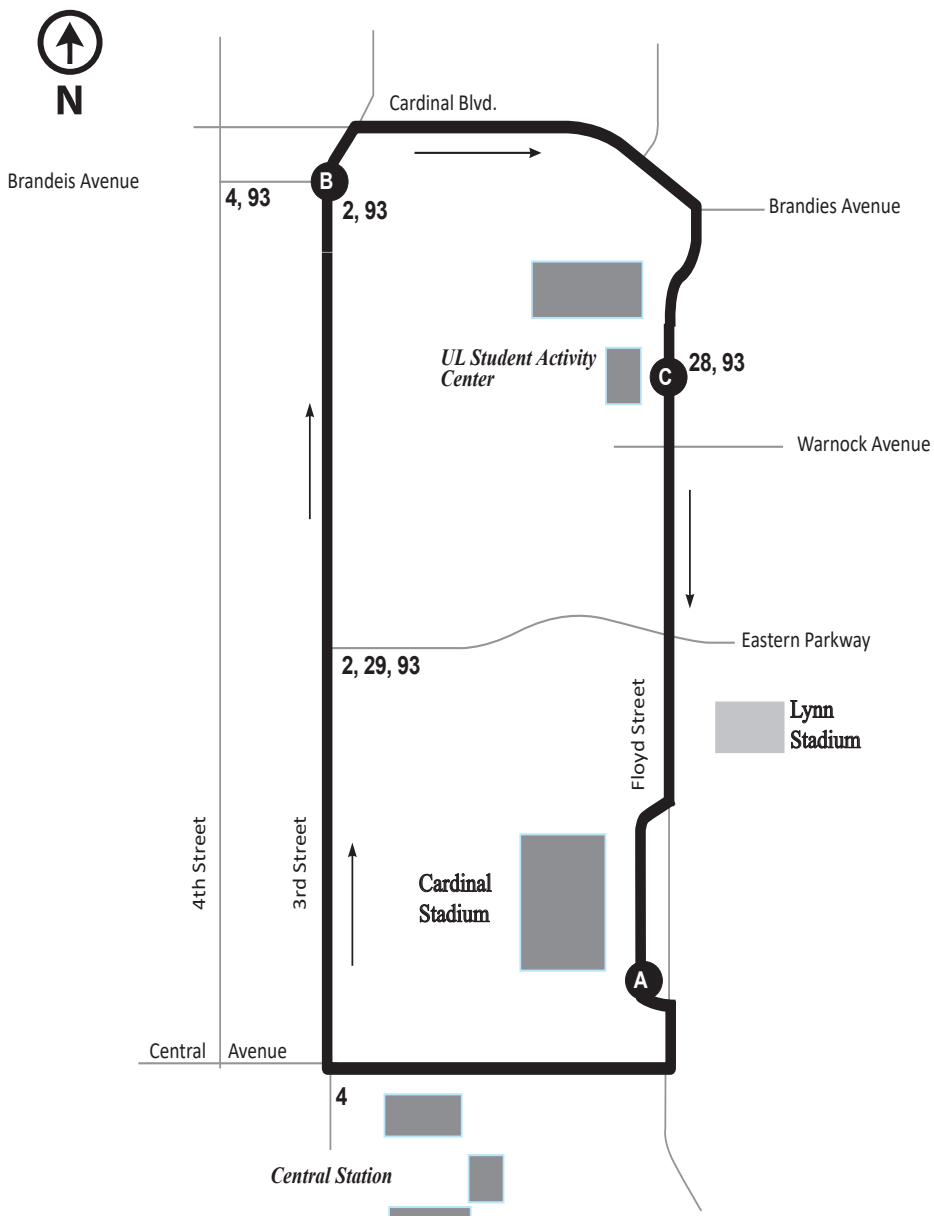

94 Cardinal Shuttle

Please Note: BOLD times represent P.M.

How to read this schedule

- Locate the timetable for the day and time of your travel.
- Determine your destination to the nearest intersection listed at the top of the timetable.
- Look down the timetable to the time you need to arrive.
- Determine the location where you will board the bus.
- Read left across the timetable to your boarding point to determine what time you will need to catch the bus in order to arrive at your destination on time.

Monday - Thursday Service

Begins at 6:40 a.m. at Cardinal Stadium and operates every six minutes until 6:00 p.m., then every 10 minutes. The last trip leaves the SAC at 9:31 p.m.

Friday Service

Begins at 6:40 a.m. at Cardinal Stadium and operates every six minutes until 6:00 p.m., then every 10 minutes. The last trip leaves the SAC at 7:51 p.m.

- All trips are wheelchair accessible and bike rack-equipped.
- Regular TARC fares apply to all non-student passengers.
- Bus operates only when U of L is in full session.
- Reduced service during final exams.
- Freight trains may disrupt the schedule of TARC buses on the U of L campus.
- Home football games can cause service to be re-routed.

Other routes serving UofL

The U of L campus is also served by the following TARC routes, which are fare free with a current Cardinal Card:

1. Rt. #2 Second Street
   - Rt. #4 Fourth Street
   - Rt. #28 Preston Highway
   - Rt. #29 Eastern Parkway
   - Rt. #93 UPS Shuttle
2. Consult those route schedules for additional information.

TARC Information

TARC Customer Service/
Route & Schedule info: 502.585.1234
TTY: 502.213.3240
E-mail: info@ridetarc.org

Safe Place

Every TARC bus is a YMCA Safe Place. For information about the YMCA program, call 502.635.5233.