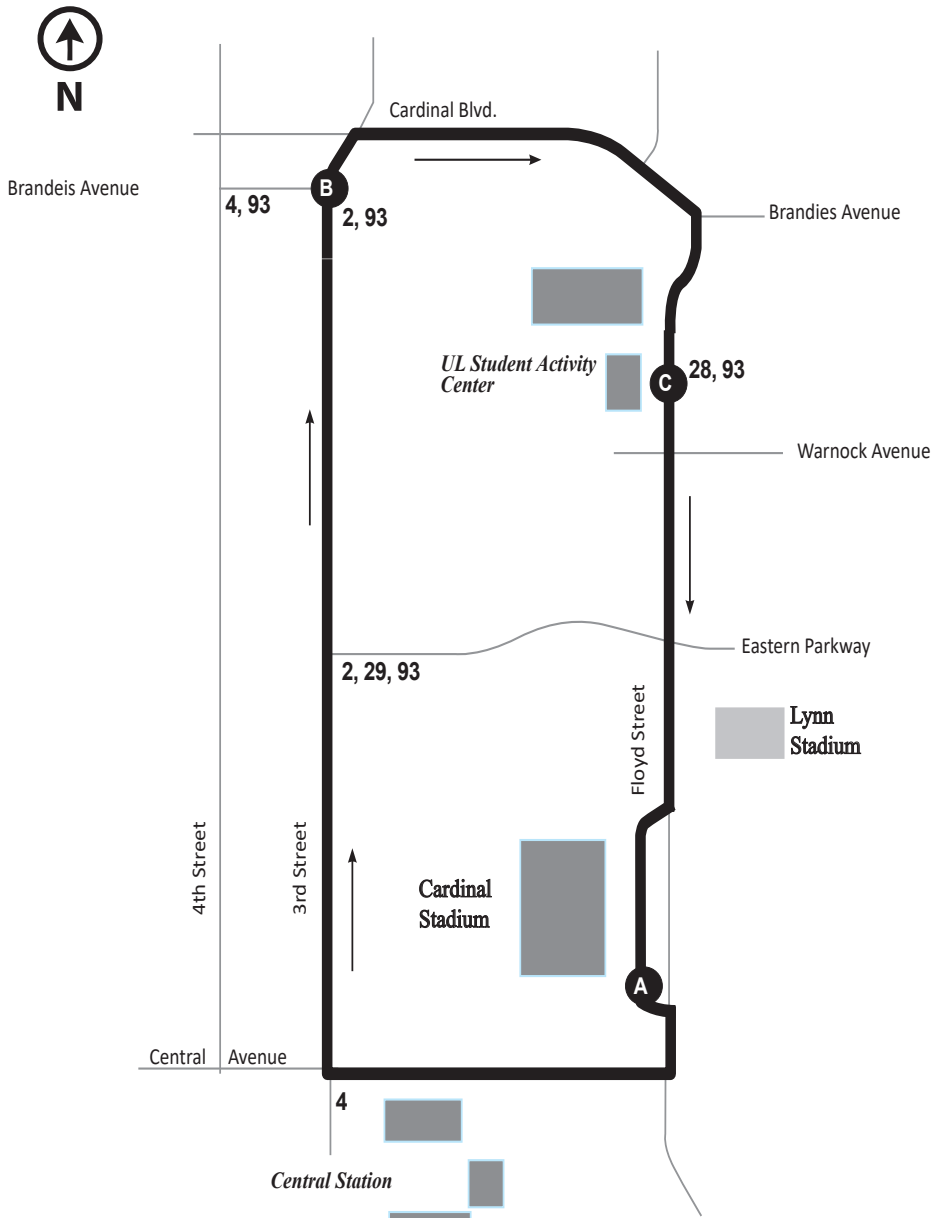

Nia Travel & Jobs Center

2900 West Broadway

Open Monday - Friday 8 a.m. - 4:30 p.m.

TARC photo IDs, pocket schedules, and MyTARC cards available at both locations.

YOUR journey, OUR PRIORITY.

94 Cardinal Shuttle

Monday - Thursday Service

Begins at 6:40 a.m. at Cardinal Stadium and operates every six minutes until 6:00 p.m., then every 10 minutes. The last trip leaves the SAC at 9:31 p.m.

Friday Service

Begins at 6:40 a.m. at Cardinal Stadium and operates every six minutes until 6:00 p.m., then every 10 minutes. The last trip leaves the SAC at 7:51 p.m.