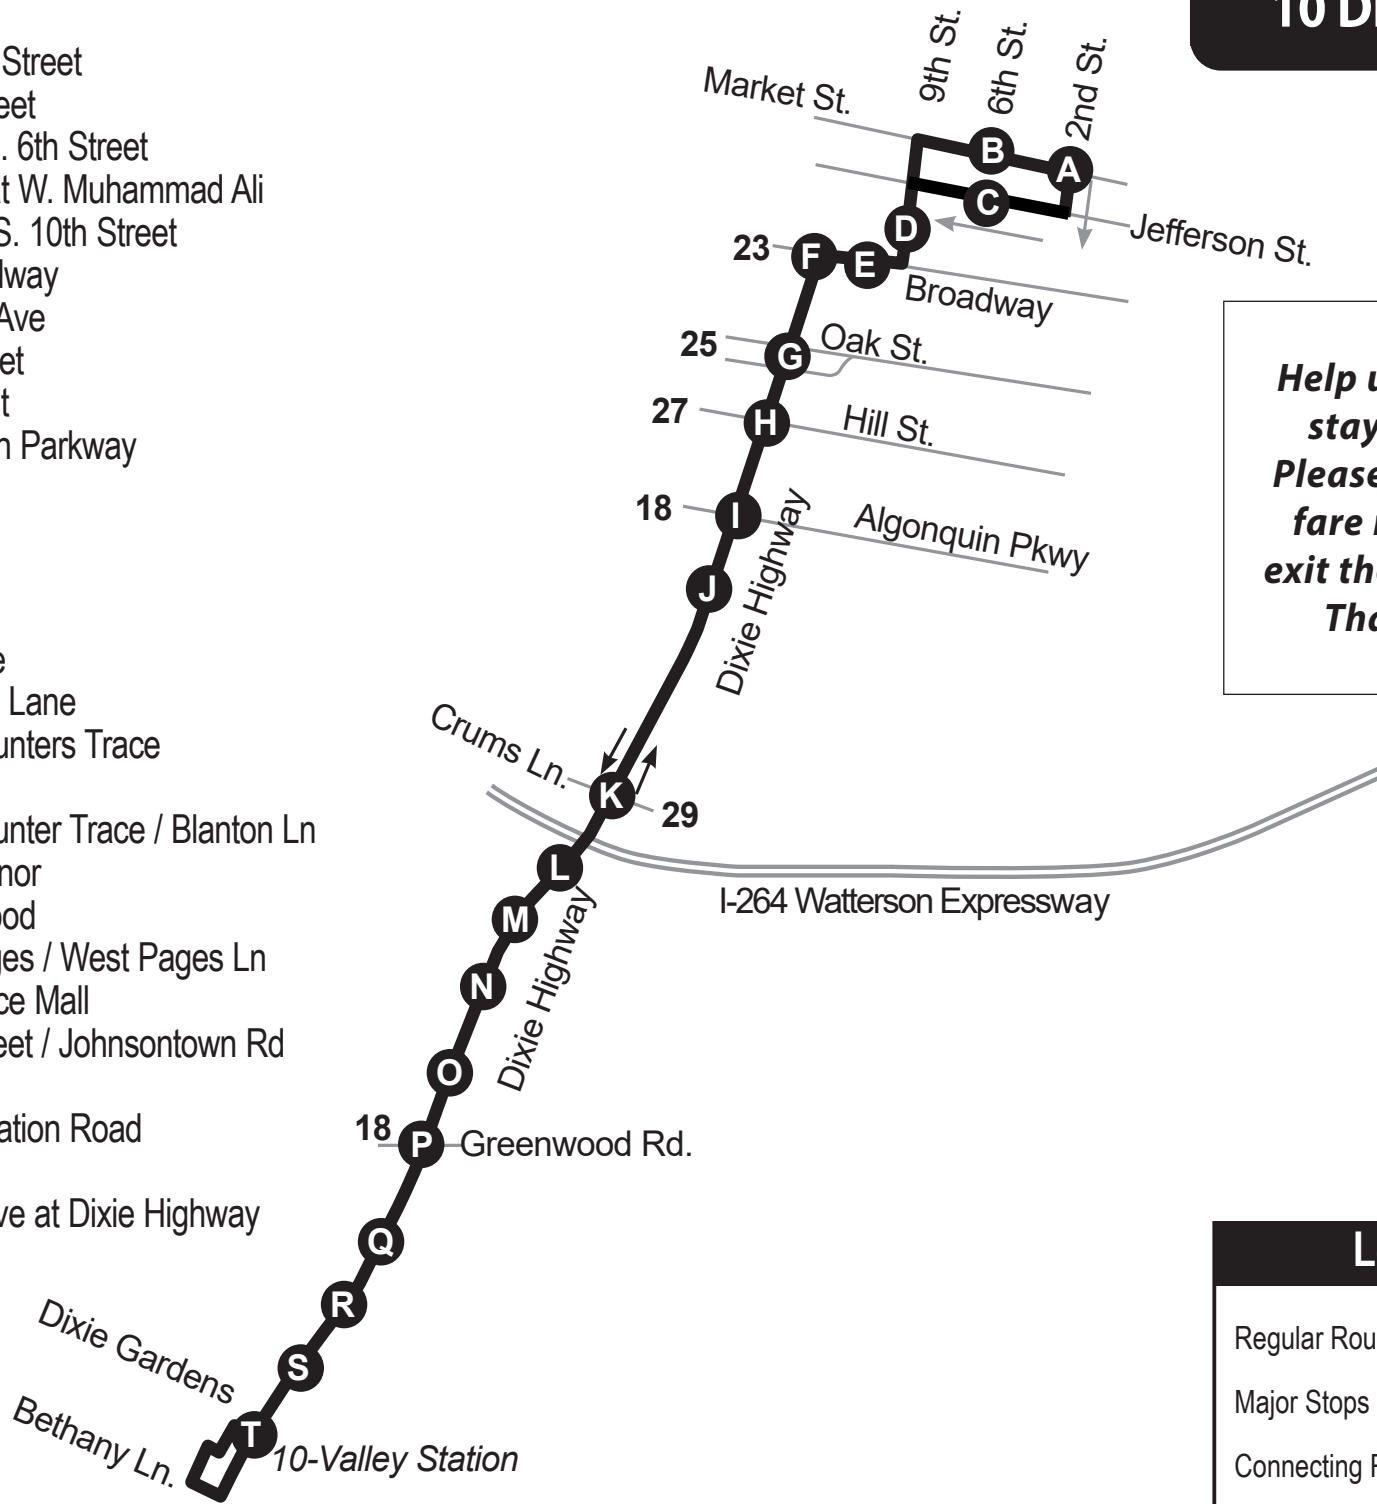

Please Note:

- A - Market at S. 2nd Street
- B - Market at 6th Street
- C - W. Jefferson at S. 6th Street
- D - S. Roy Wilkens at W. Muhammad Ali
- E - W. Broadway at S. 10th Street
- F - Dixie at W. Broadway
- - Dixie at Garland Ave
- G - Dixie at Oak Street
- H - Dixie at Hill Street
- I - Dixie at Algonquin Parkway
- J - Dixie at Millers
- - Dixie at Ralph
- K - Dixie at Crum
- L - Dixie at Heaton
- - Dixie at San Jose
- M - Dixie at Rockford Lane
- N - Dixie at Upper Hunters Trace
- - Dixie at Meyers
- - Dixie at Lower Hunter Trace / Blanton Ln
- O - Dixie at Dixie Manor
- P - Dixie at Greenwood
- - Dixie at East Pages / West Pages Ln
- Q - Dixie at Park Place Mall
- - Dixie at Stonestreet / Johnstontown Rd
- R - Dixie at Citation
- - Dixie at Valley Station Road
- S - Dixie at Ashby
- T - Dixie Garden Drive at Dixie Highway

10 Dixie Rapid

Help us help you stay on time!
Please have your fare ready and exit the rear door.
Thank you!

↑
N

Legend

Regular Route	
Major Stops on Schedule	
Connecting Routes	29

How to read this schedule

- Locatethetimetableforthedayandtimeofyourtravel.
- Determineyourdestinationtothenearestintersection listed at the top of the timetable.
- Lookdownthetimetabletothetimeyouneedtoarrive.
- Determinethelocationwhereyouwillboardthebus.
- Read left across the timetable to your boarding point to determine what time you will need to catch the bus in order to arrive at your destination on time.

For the most up-to-date information on routes, visit ridetarc.org. For real-time bus location utilize Google Maps, or download the Transit App from your app store.

January 26, 2025

10

Dixie Rapid

Service To: Valley Station
 Park Place Mall
 Dixie Manor
 Shively
 International Convention Ctr.