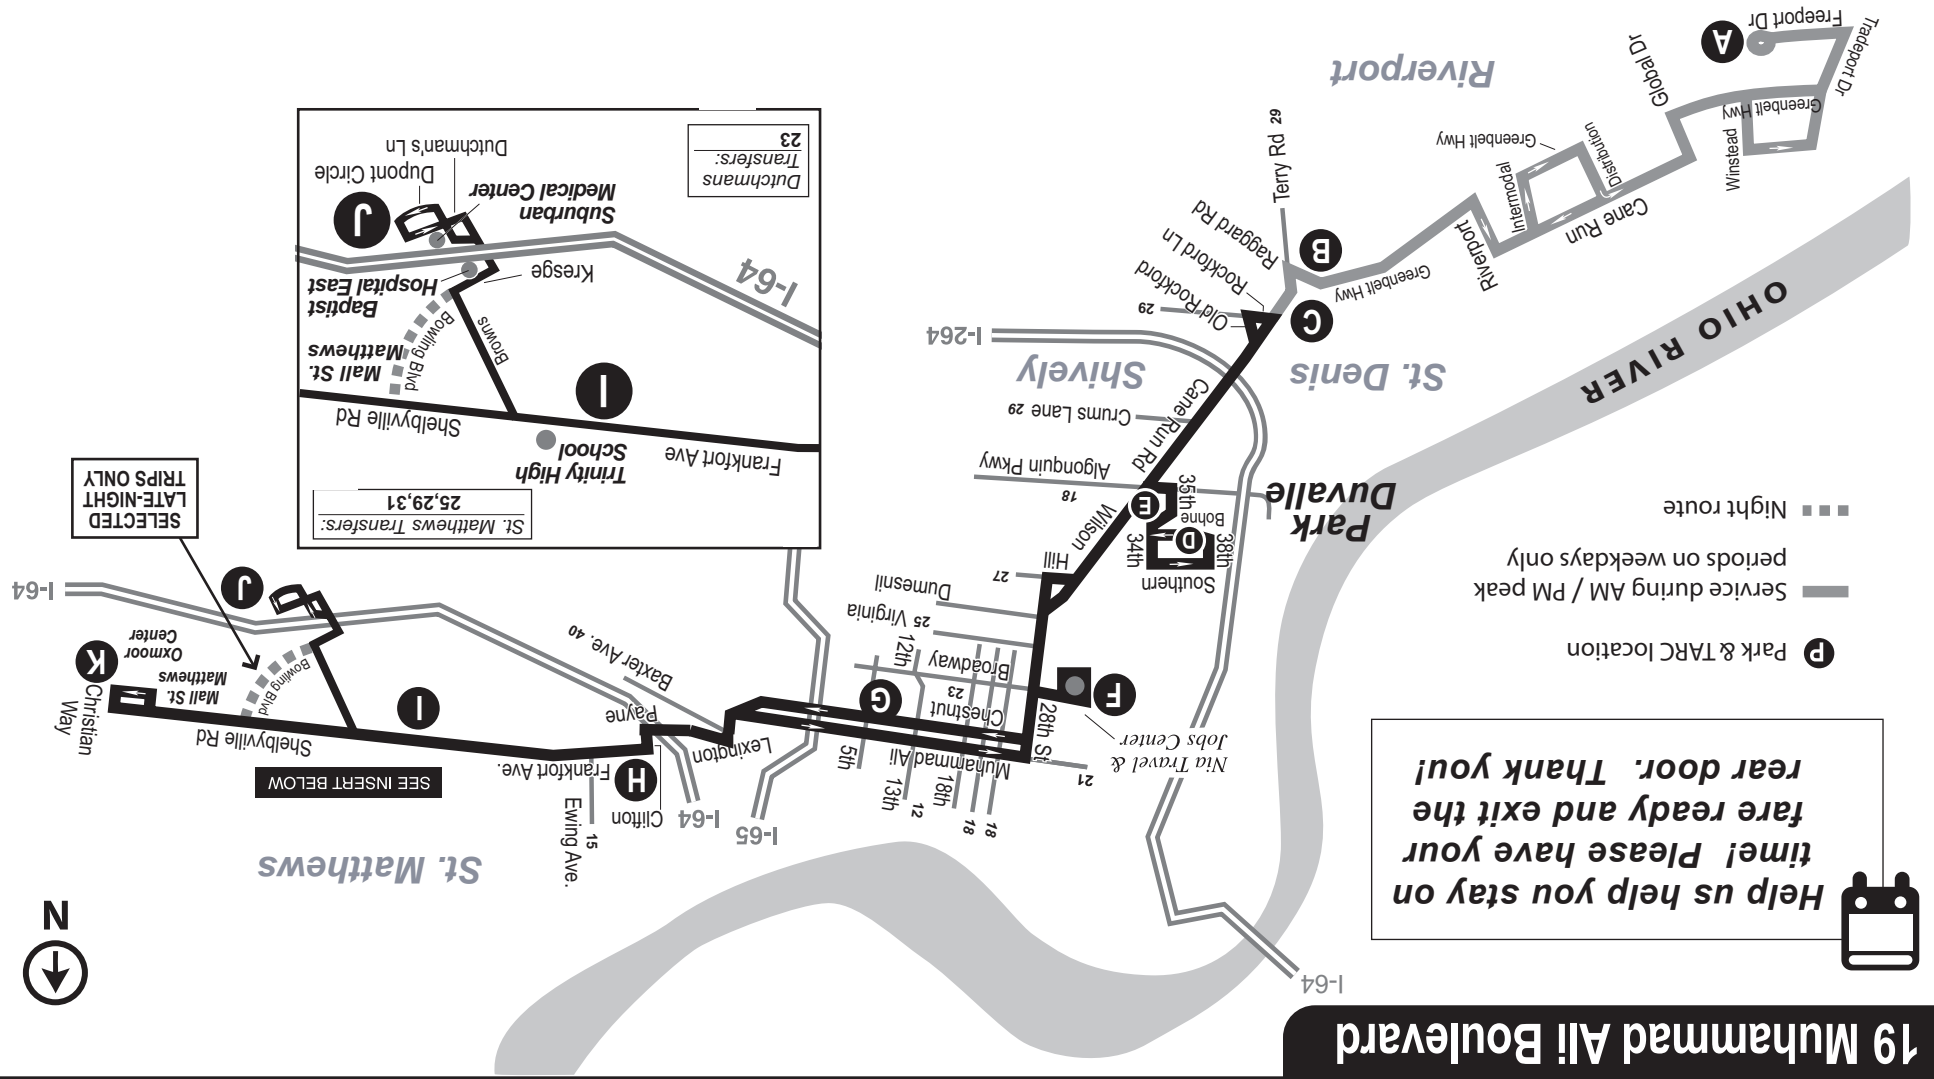

**Please Note:**

BOLD times represent P.M.

All buses are bike rack equipped and wheelchair accessible.

C - Time shown is on Cane Run Road at Old Rockford Lane. This bus does not pull into bus loop.

L - Time shown is on Chestnut Street at Liberty Street.

\* - SCHOOL DAYS ONLY; This trip will not stop on 38th St. at Southern, Young and Von Spieger.

# - Evening trips operate to Dutchmans Lane then go to Oxmoor Center via Bowling Blvd.

NOTE - These trips DO NOT operate westbound on Browns Lane, Winchester Road or Breckenridge Lane.

Regular Route  
Selected Trips

**Legend**

**How to read this schedule**

- Locate the timetable for the day and time of your travel.
- Determine your destination to the nearest intersection listed at the top of the timetable.
- Look down the timetable to the time you need to arrive.
- Determine the location where you will board the bus.
- Read left across the timetable to your boarding point to determine what time you will need to catch the bus in order to arrive at your destination on time.