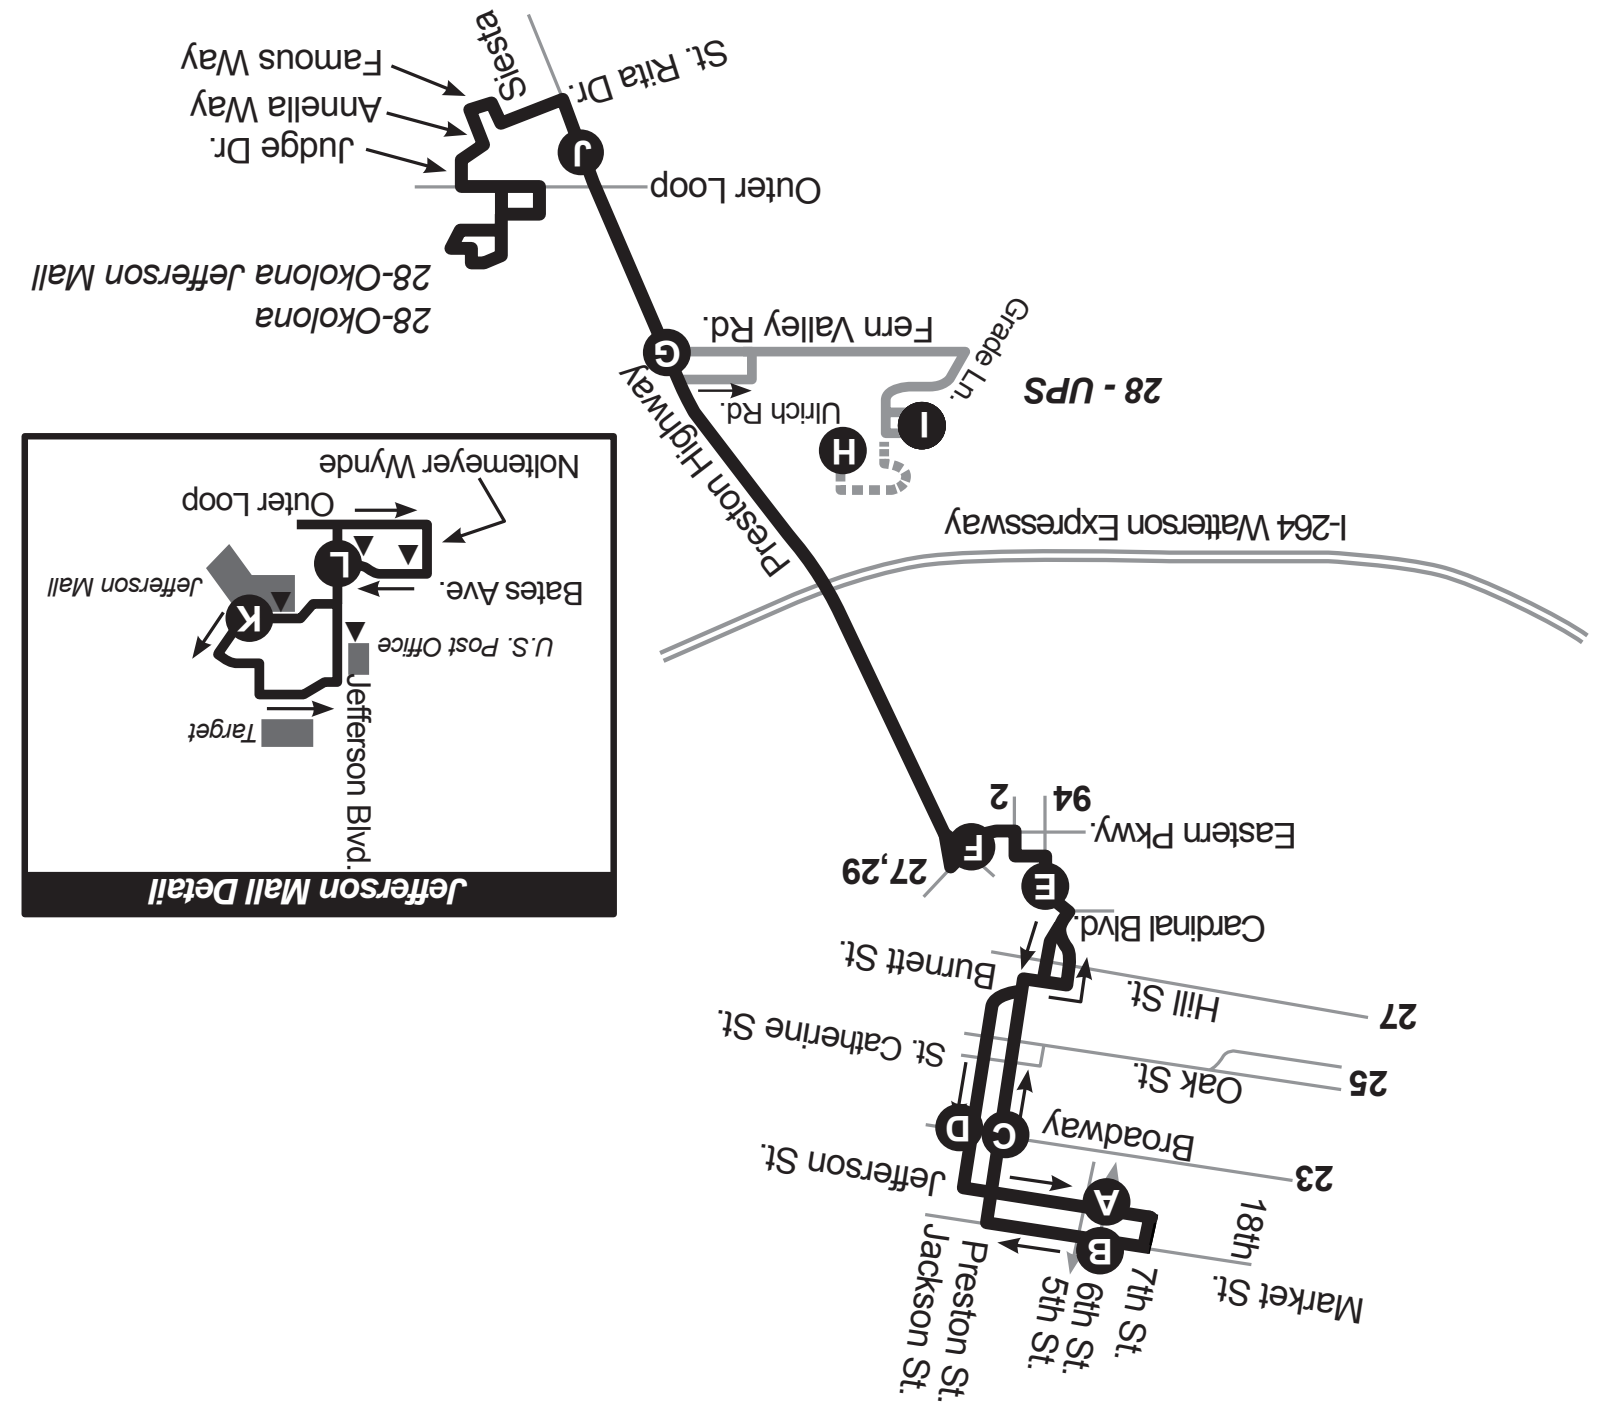

Help us help you
stay on time!
Please have your
fare ready and
exit the rear door.
Thank you!

Please Note:
 * - This trip terminates at Jefferson Mall and does not return to downtown Louisville.
 B - This trip ends on Jefferson Boulevard, and continues to TARC garage, 10th & Broadway.
 E - UPS Edgewood lot at time shown.
NOTE: Jefferson Mall: Buses pass Jefferson Mall stop at time shown. These buses continue to Jefferson Blvd. near Bates Avenue and wait for a few minutes before proceeding north towards downtown.
BOLD times represent P.M. All trips are bike rack equipped and wheelchair accessible.

Connecting Routes
 Connect routes using your MyTARC card. Make connections, and continue your trip within a 2 hour period, all for one fare.

TARC Customer Service Centers
 Union Station, TARC Headquarters
 1000 West Broadway
 Open Monday - Friday 8 a.m. - 4:30 p.m.
 Nia Travel & Jobs Center
 2900 West Broadway
 Open Monday - Friday 8 a.m. - 4:30 p.m.
 TARC photo IDs, pocket schedules, and MyTARC cards available at both locations.